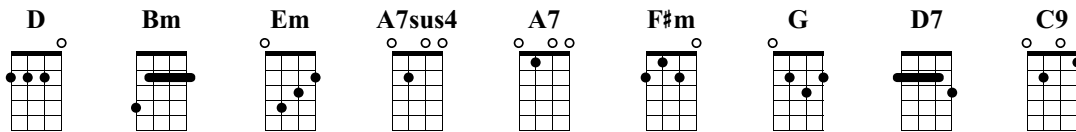

Adoration

Excerpt for Ukulele

Music by Florence B. Price
Arranged by Ross Malcolm Boyd

♩ = 89

uke.
G C F# A

Musical notation for measures 1-4. Chords: D, Bm, Em. Measure numbers 1, 2, 3, 4 are indicated above the staff.

Musical notation for measures 5-8. Chords: A7sus4, A7, A7sus4, F#m, G, A7sus4, A7. Measure numbers 5, 6, 7, 8 are indicated above the staff.

Musical notation for measures 9-12. Chords: D, G. Measure numbers 9, 10, 11, 12 are indicated above the staff.

Musical notation for measures 13-16. Chords: Em, A7, D. Measure numbers 13, 14, 15, 16 are indicated above the staff. First ending bracket (1.) spans measures 14-16.

Musical notation for measures 17-20. Chords: A7, D, D7, G. Measure numbers 17, 18, 19, 20 are indicated above the staff. Second ending bracket (2.) spans measures 17-18.

Musical notation for measures 21-23. Chords: C9, A7, D. Measure numbers 21, 22, 23 are indicated above the staff.