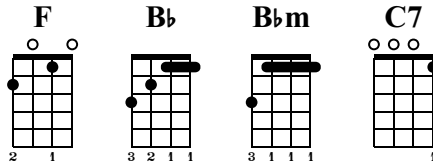

White Sandy Beach

Israel "IZ" Kamakawiwo'ole

Words & Music by Willie Dann aka Duc Huy

Tabbed by Ross Malcolm Boyd

Intro

ukc.

F

Measures 1-2 of the Intro section. The treble clef staff shows a melody in 4/4 time with a key signature of one flat. The bass clef staff shows the corresponding guitar tablature with fret numbers 0, 1, 2, and 0.

Verse 1

F

Measures 3-6 of Verse 1. The treble clef staff shows a melody in 4/4 time. The bass clef staff shows the corresponding guitar tablature with fret numbers 0, 1, 2, and 0.

Bb **Bbm** **F** **C7**

Bbm

F

Musical notation for measures 57-61. The treble clef staff shows a melodic line with notes G4, A4, Bb4, C5, Bb4, A4, G4, F4, E4, D4, C4. The bass clef staff shows a bass line with notes C3, D3, E3, F3, G3, A3, Bb3, C4, Bb3, A3, G3, F3, E3, D3, C3. Measure numbers 57, 58, 59, 60, and 61 are indicated above the treble staff.

Bb

Bbm

F

Musical notation for measures 62-65. The treble clef staff shows a melodic line with notes G4, A4, Bb4, C5, Bb4, A4, G4, F4, E4, D4, C4. The bass clef staff shows a bass line with notes C3, D3, E3, F3, G3, A3, Bb3, C4, Bb3, A3, G3, F3, E3, D3, C3. Measure numbers 62, 63, 64, and 65 are indicated above the treble staff.