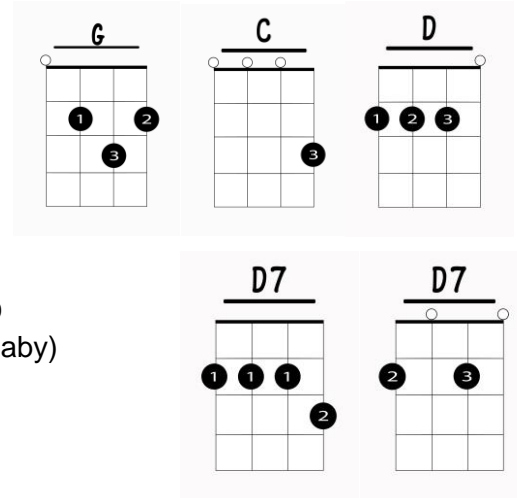

Twist and Shout

|: G C | D D7 :|

D7 G C D
Well shake it up baby now, (shake it up baby)
D7 G C D
Twist and shout. (Twist and shout)

D7 G C D
Come on, come on, come on, come on, baby now, (come on baby)
D7 G C D
Come on and work it on out. (Work it on out, ooh!)

D7 G C D
Well work it on out, (work it on out)
D7 G C D
You know you look so good. (Look so good)
D7 G C D
You know you got me goin' now, (Got me goin')
D7 G C D
Just like I knew you would. (Like I knew you would, ooh!)

[Solo Chords]

| G C | D D7 | (4x)

[Bridge] (1 3 5 7 8)

| D | | | D7 | | |

Ahh ahh ahh ahh yeah!!

D7 G C D
Well shake it up baby now, (shake it up baby)

D7 G C D
Twist and shout. (Twist and shout)

D7 G C D
Come on, come on, come on, come on, baby now, (come on baby)