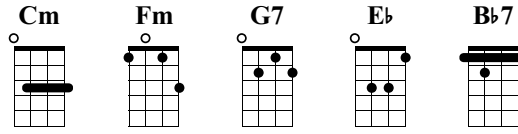

## Melody

Music by Jerry Goldsmith  
Tabbed by Ross Malcolm Boyd

uke.  
G C F E A

Musical notation for measures 1-4. Chords: Cm, Fm, G7. Fingering: 6-6-6-6-6-5, 6-6-6-6-6-5, 3-3-3-3-5-3, 3-2-2.

Musical notation for measures 5-8. Chord: Eb. Fingering: 3-6-3-3-3-6, 3-6-3-3-6, 3-6-3-6-3-6, 3-6-3.

Musical notation for measures 9-12. Chords: Eb, G7. Fingering: 3-6-3-3-3-6, 3-6-3-3-6, 3-6-3-6-3-6, 5-3-2.

Musical notation for measures 13-16. Chords: Cm, Fm, G7. Fingering: 6-6-6-6-6-5, 6-6-6-6-6-5, 3-3-3-3-5-3, 3-2-2.

Musical notation for measures 17-20. Chord: N.C. Fingering: 0-3-2-3, 4-3-2-3-3-2, 0-3-2-3, 4-3-2-3-3-2.

Musical notation for measures 21-24. Fingering: 3-1-0-4, 3-4-3-2-2-3, 3-1-0-4, 3-3-3-1-3-3.

Musical notation for measures 25-29. Chords: Cm, Fm, G7, Cm. Fingering: 6-6-6-6-6-5, 6-6-6-6-6-5, 3-3-3-3-5-3, 3-2-2, 3-3-3-0.