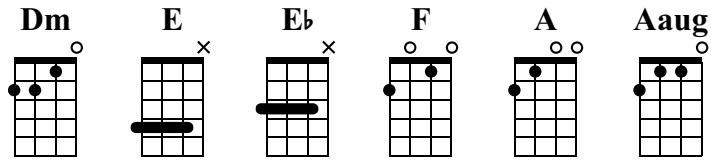

In The Hall of the Mountain King

Music by Edvard Grieg
 Tabbed by Ross Malcolm Boyd

C Tuning

① = A ③ = C

② = E ④ = G

uke.

Musical notation for measures 1-4. Chords: Dm, E, Eb, Dm, F. Fingering: 1 2 3 4. Treble clef, key signature of one flat, 4/4 time signature.

Musical notation for measures 5-8. Chords: A, Aaug, A, A, Aaug, A. Fingering: 5 6 7 8. Treble clef, key signature of one flat, 4/4 time signature.

Musical notation for measures 9-12. Chords: Dm, E, Eb, Dm, A, Dm. Fingering: 9 10 11 12. Treble clef, key signature of one flat, 4/4 time signature.