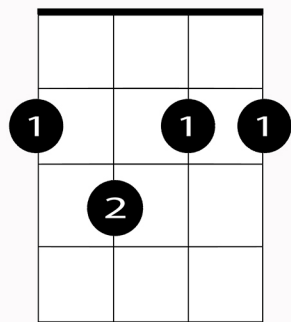

Dream A Little Dream Of Me Chords

D

Bb7

A7

B7

Em7

C9

E7