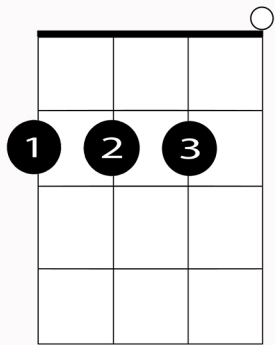

Dream A Little Dream Of Me Chords

D

Bb7

A7

B7

Em7

C9

E7