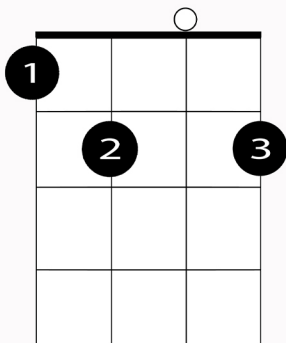

Dream A Little Dream Of Me Chords

D

Bb7

A7

B7

Em7

C9

E7