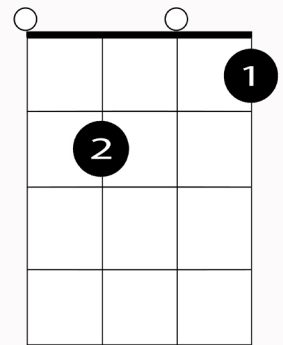

Dream A Little Dream Of Me Chords

D

Bb7

A7

B7

Em7

C9

E7