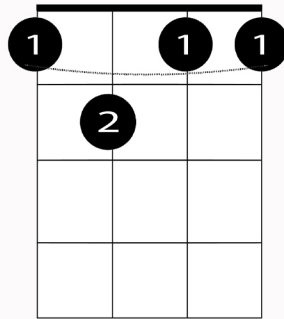

Dream A Little Dream Of Me Chords

D

Bb7

A7

B7

Em7

C9

E7