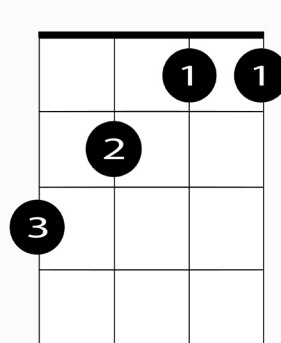

Dream A Little Dream Of Me Chords

D

Bb7

A7

B7

Em7

C9

E7

Gm7

Bb

F7