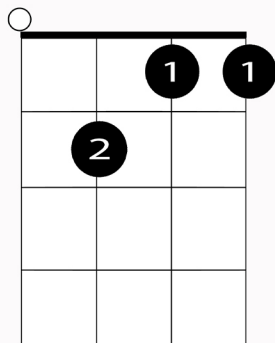

Dream A Little Dream Of Me Chords

D

Bb7

A7

B7

Em7

C9

E7

Gm7

Bb

F7