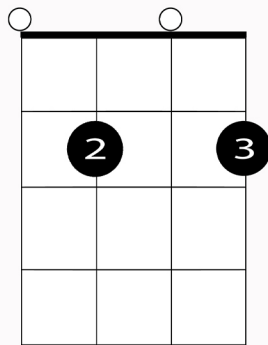

Dream A Little Dream Of Me Chords

D

Bb7

A7

B7

Em7

C9

E7