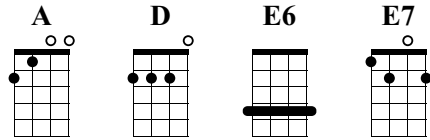

Words of Love

♩ = 120

uke.
A
E
C
G

A **D** **E6** **E7**

3x

Slide-y Version

A **D** **E6**

A Chord version